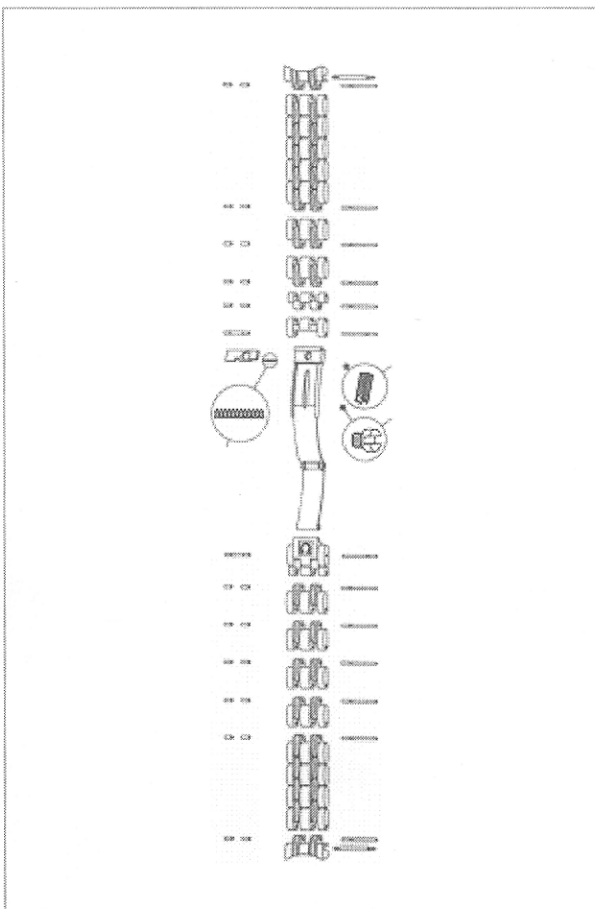

BRACELET ACIER | 020ST1573897

1537 st 897 s/s

1/2 STEEL LINK	Ref: 115ST1573
BRA.STRAND STEEL	Ref: 119ST1573
BRACELET TUBE	Ref: 201ST0059
DEPLIANT	Ref: 035ST1573897
PIN (9x)	Ref: 128ST0119
PIN (5x)	Ref: 128ST0124
PIN	Ref: 128ST2000
PIN	Ref: 128ST9319
SCREW CLASP ,LOCK	Ref: 124ST2800
SCREW STEEL	Ref: 124ST2801
SPRING	Ref: 085ST0058
SPRING-BAR (12x)	Ref: 068ST2208
STEEL CLASP	Ref: 117ST1573897
STEEL CLASP ATT.LINK 6H	Ref: 118ST157306
STEEL CLASP ATT.LINK 12H	Ref: 118ST157312
STEEL COVER	Ref: 116ST1573
STEEL END-LINK 1573	Ref: 026ST897
STEEL LINK (6x)	Ref: 114ST1573

[i]

[i]

RETURN

BILL OF MATERIALS